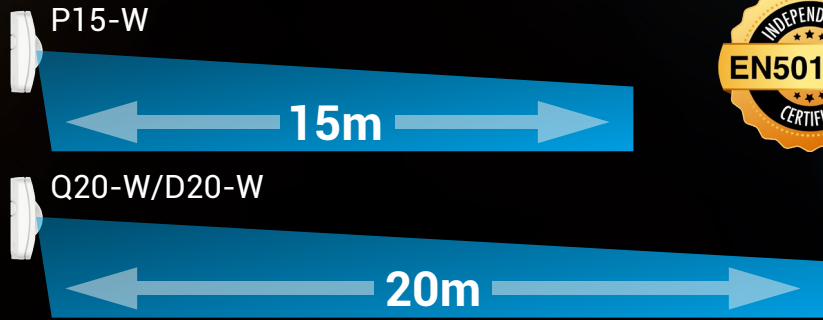

Outstanding catch performance

Texecom's design team started with the perfect optical geometry for motion sensing, and developed a beautiful minimalist low-profile design that celebrates, rather than hides, its optical prowess.

Note: Coverage patterns differ when in PetWise mode.

Model	Part Number	Description	Mounting	EN Grade	Compliance	Options	Pyro	Microwave	Range	Coverage	Mounting Height	LED
P15-W	GDA-0001	Wireless 15m PIR 868MHz	Wall	G2	EN50131-2-2	PW	Dual		15m	90°	1.5m - 3m	Tri-Colour
Q20-W	GDB-0001	Wireless 20m Quad PIR 868MHz	Wall	G2	EN50131-2-2	PW	Quad		20m	90°	1.5m - 3m	Tri-Colour
D20-W	GDC-0001	Wireless 20m Dual Tech 868MHz	Wall	G2	EN50131-2-4	PW, CW, DT	Quad	•	20m	85°	1.5m - 3m	Tri-Colour

Options key : PW = PetWise mode CW = CloakWise mode DT = Dual Technology mode

Peerless wireless connectivity

All wireless Capture models feature the same form-factor as their wired counterparts, EN Grade 2 certification and Texecom's multi award-winning *Ricochet* mesh technology for commercial grade wireless performance.