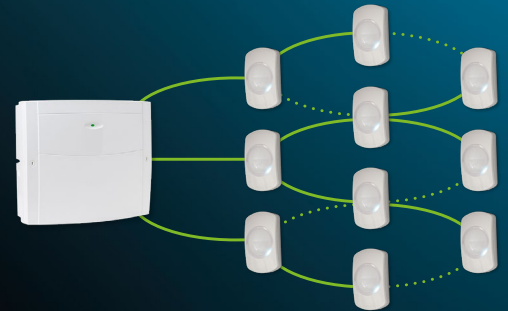

Install in seconds

Speed up your installations and spend less time installing devices. Capture has been designed with the installer in mind and includes a host of installer friendly features, making installation and commissioning a doddle.

Applications

Capture motion detectors excel in a wide variety of professional security applications.

For technical specs, see the manual via the TexecomPro mobile app. Visit digital.texe.com/pro for more info.