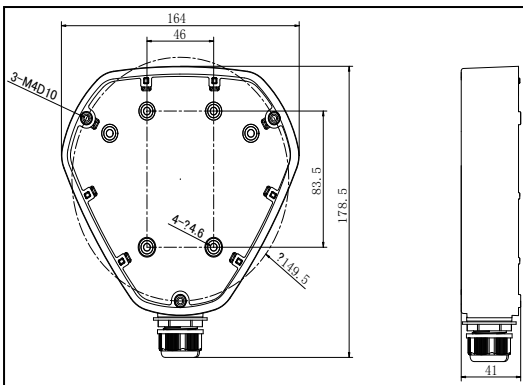

DS-1280ZJ-DM25

Junction Box for Dome Camera

Features:

- Aluminum alloy material with surface spray treatment
- Waterproof design
- Cable hole on bracket makes the feature better

Dimension:

Order Model:

DS-1280ZJ-DM25

Parameter:

Model	DS-1280ZJ-DM25
Parameters	Junction Box for Dome Camera
Appearance	Hikvision White
Material	Aluminum Alloy
Dimension	178.5×164×41mm
Weight	340g

Notice:

- The bracket should be installed on flat wall
- Waterproof rubber is necessary for outdoor application
- The wall must be capable of supporting over 3 times as much as the total weight of the camera and the mount.
- The maximum load capacity of the bracket is **4.5KG**

Note: The actual dome camera may vary from the picture above.