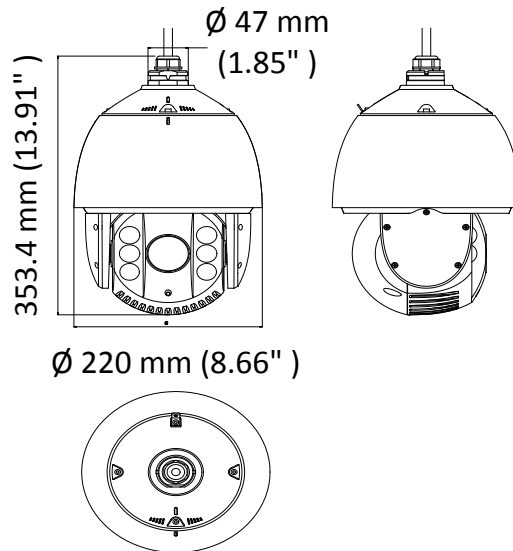

**General**

Menu Language	English
Power	24 VAC Max. 40 W (IR:14 W)
Working Temperature	-30° C to 65° C (-22° F to 149° F)
Working Humidity	90% or less
Protection Level	IP66 standard (outdoor dome) TVS 4,000 V lightning protection, surge protection and voltage transient protection
Mounting	Various mounting modes optional
Dimension	Ø 220 mm × 353.4 mm (Ø 8.66" ×13.91")
Weight (approx.)	4.5 kg (9.92 lb.)

## Dimensions