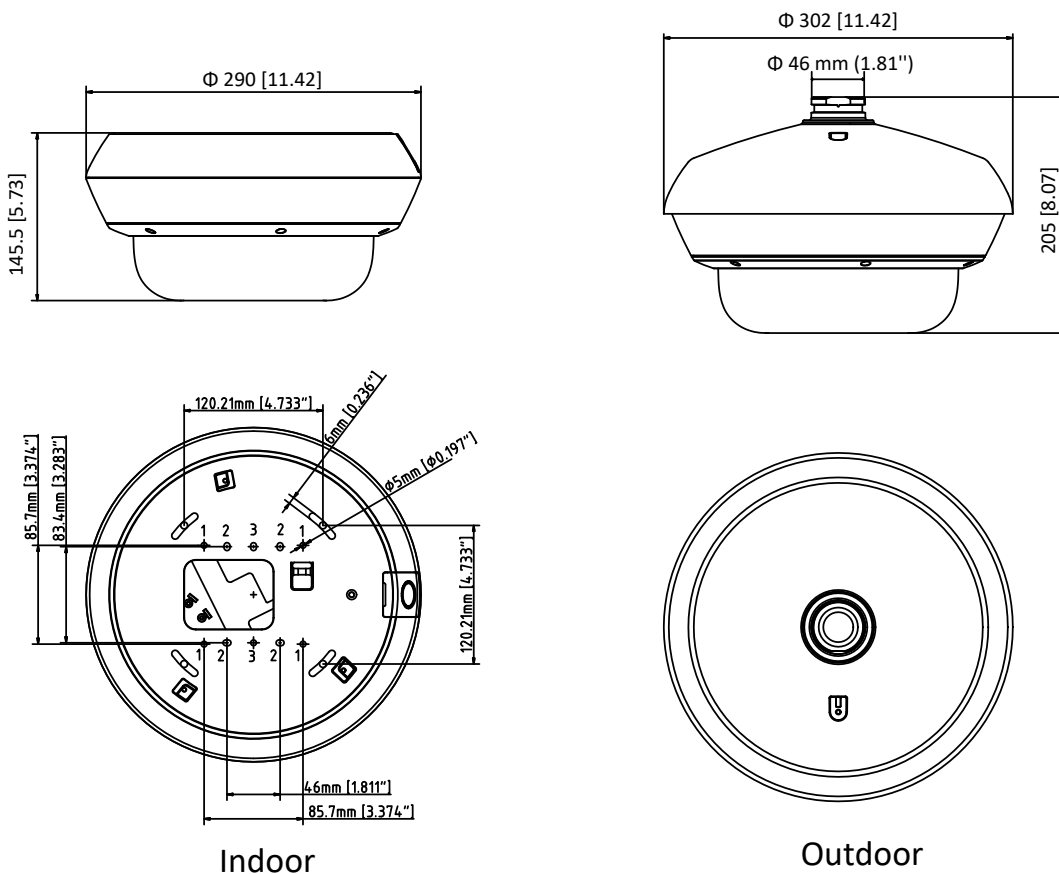

Dimensions	Camera: $\varnothing 290$ mm \times 145.5 mm ($\varnothing 11.42$ " \times 5.73") Package: 453 mm \times 393 mm \times 385 mm (17.8" \times 15.47" \times 15.16")
Weight	Camera: Approx. 4.7 kg (10.3 lb.) With package: Approx. 7.7 kg (16.8 lb.)

-H: heater supported, start-up in -40°C

-S: 1 audio input (line in), 1 audio output, 2 alarm input and 2 alarm output, and 1 RS-485 interface

-/NFC: fiber optical transmission supported

Dimensions

Distributed by