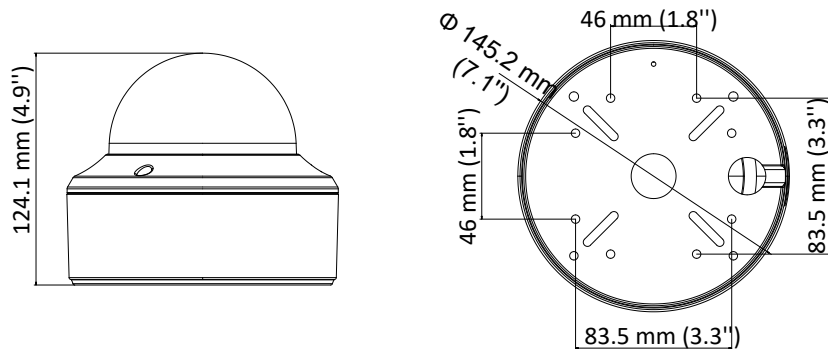

## Specification

<b>Camera</b>	
Image Sensor	2.0 megapixel progressive scan CMOS
Signal System	PAL/NTSC
Frame Rate	PAL: 1080p@25fps NTSC: 1080p@30fps
Resolution	1920 (H) × 1080 (V)
Min. illumination	Color: 0.005 Lux @ (F1.2, AGC ON), 0 Lux with IR
Shutter Time	PAL: 1/25 s to 1/50, 000 s NTSC: 1/30 s to 1/50, 000 s
Slow Shutter	Max.: 16 times
Lens	2.8 mm to 12 mm motorized vari-focal lens
Horizontal Field of View	32.1° to 103°
Lens Mount	Φ14
Day & Night	IR cut filter
Angle Adjustment	Pan: 0° to 340°, Tilt: 0° to 75°, Rotate: 0° to 355°
Synchronization	Internal synchronization
WDR (Wide Dynamic Range)	> 120 dB
<b>Menu</b>	
AGC	Support
Day/Night Mode	Auto/Color/BW (Black and White)
White Balance	ATW/MANUAL
Privacy Mask	ON/OFF, 4 programmable privacy masks
Motion Detection	4 programmable motion areas
Backlight Compensation	WDR/BLC/HLC/OFF
3D DNR (Digital Noise Reduction)	Level 1 to 10
Language	English, Chinese
Functions	Brightness, Sharpness, Mirror, Smart IR
<b>Interface</b>	
Video Output	1 HD analog output
<b>General</b>	
Operating Conditions	-40 °C to 60 °C ( -40 °F to 140 °F) , humidity: 90% or less (non-condensation)
Power Supply	12 VDC±25%/PoC.at -A: 12 VDC±25%, 24 VDC±25%/PoC.at
Power Consumption	Max. 7 W
Protection Level	IP67, IK8
Material	Metal
IR Range	Up to 40 m
Communication	Up the coax, Protocol: HIKVISIONC (TVI output)
Dimensions	Φ 145.2 mm × 124.1 mm (Φ 5.72" × 4.89" )
Weight	Approx. 1600 g (3.53 lb.)

## Dimension