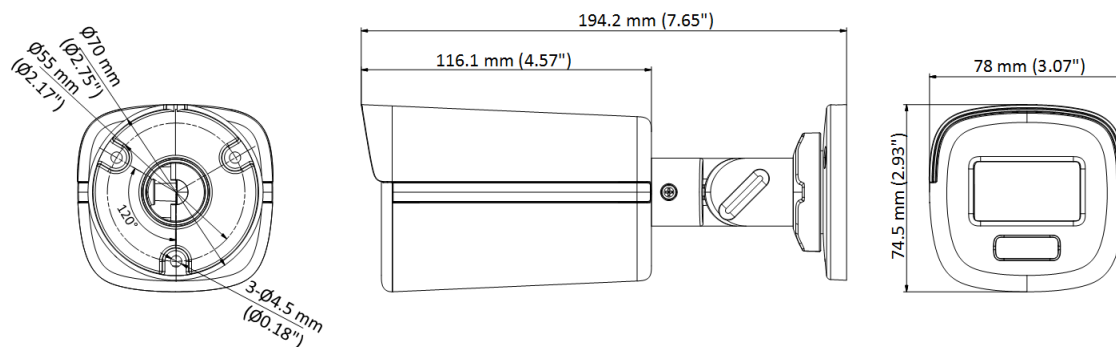

▪ Available Model

DS-2CE12KF3T-E

▪ Dimension

▪ Accessory

▪ Optional

DS-1280ZJ-XS

Junction box