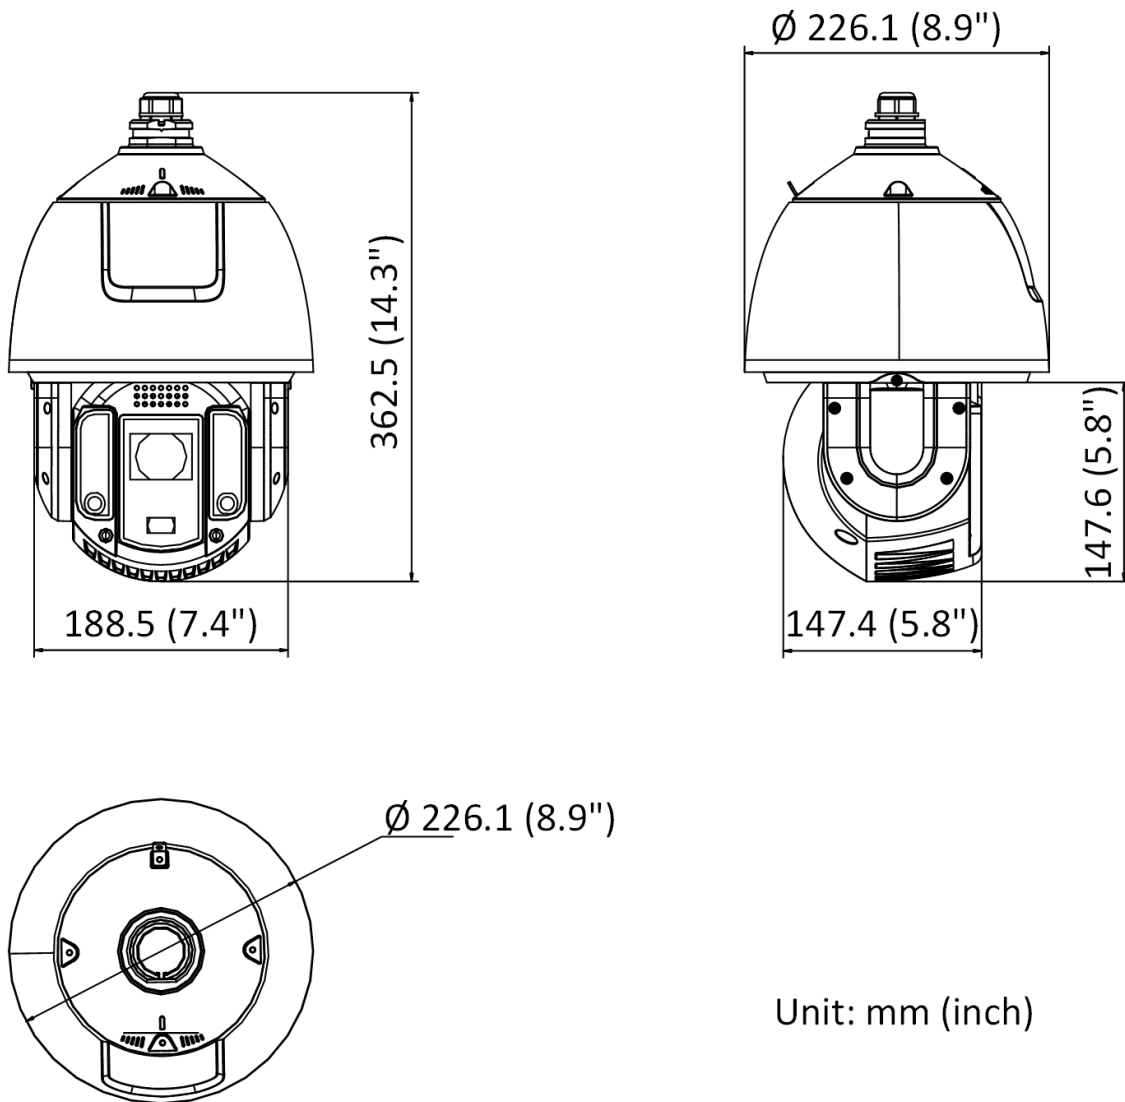

Demist	yes
Material	ADC12
Dimensions	Ø 226.1 mm × 362.5 mm (Ø 8.9" × 14.3")
Weight	approx. 4.9 kg (10.8 lb.)
Approval	
Protection	IP66, IK10 (excluding glass window), 6000V Lightning Protection, Surge Protection and Voltage Transient Protection

▪ **Available Model**

DS-2DE7S425MW-AEB(F1) (S5)

▪ **Dimension**