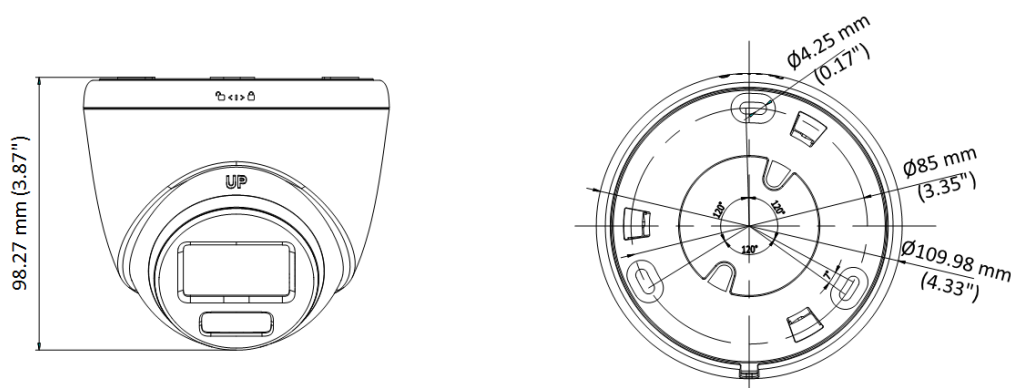

▪ Specification

Specification	
Image Sensor	8 MP CMOS
Signal System	PAL/NTSC
Resolution	3840 (H) × 2160 (V)
Frame Rate	TVI: 8 MP @ 12.5 fps/15 fps, 3K @ 20 fps, 1080P @ 25 fps/30 fps
Min. Illumination	0.0005 Lux@(F1.0, AGC ON), 0 Lux with white light
Shutter Time	PAL: 1/12.5 s to 1/50,000 s; NTSC: 1/15 s to 1/50,000 s
Lens	2.8 mm, 3.6 mm fixed focal lens
Field of View	2.8 mm, horizontal FOV: 110°, vertical FOV: 59°, diagonal FOV: 131° 3.6 mm, horizontal FOV: 93°, vertical FOV: 48°, diagonal FOV: 113°
Lens Mount	M16
Light Alarm	Solid Light Alarm (White Light)
Day & Night	Color
WDR (Wide Dynamic Range)	≥130 dB
Angle Adjustment	Pan: 0° to 360°, Tilt: 0° to 180°, Rotation: 0° to 360°
Menu	
White Light	Auto/Off
Image Mode	STD/HIGH-SAT/HIGHLIGHT
AGC	Yes
Day/Night Mode	Color
White Balance	Auto/Manual
AE (Auto Exposure) Mode	WDR, BLC, HLC, Global, HLS
Privacy Mask	4 programmable privacy masks
Motion Detection	4 programmable motion areas
Noise Reduction	3D DNR/2D DNR
Language	English
Function	Brightness, Contrast, Mirror, Sharpness, Anti-Banding, Smart Light
Interface	
Video Output	1 HD analog output
General	
Operating Conditions	-40°C to 50°C (-40°F to 130°F), Humidity: 90% or less (non-condensing)
Power Supply	12 VDC ± 25%/PoC.at <i>*You are recommended to use one power adapter for one camera, and use 2-pin power supply for long-distance power supply.</i>
Consumption	Max. 5.1 W
Protection Level	IP67
Material	Main body: Metal, Enclosure: Plastic
White Light Range	Up to 40 m
Communication	HIKVISION-C
Dimension	194.2 mm × 78 mm × 74.5 mm (7.65" × 3.07" × 2.93")
Weight	Approx. 350 g (0.77 lb.)

▪ Dimension

▪ Accessory

▪ Optional

DS-1280ZJ-S Junction box	DS-1275ZJ-SUS Vertical pole mount	DS-1272ZJ-110-T RS Wall mount	DS-1281ZJ-S Inclined ceiling mount	DS-1276ZJ-SUS Corner mount
				
				

▪ Available Model