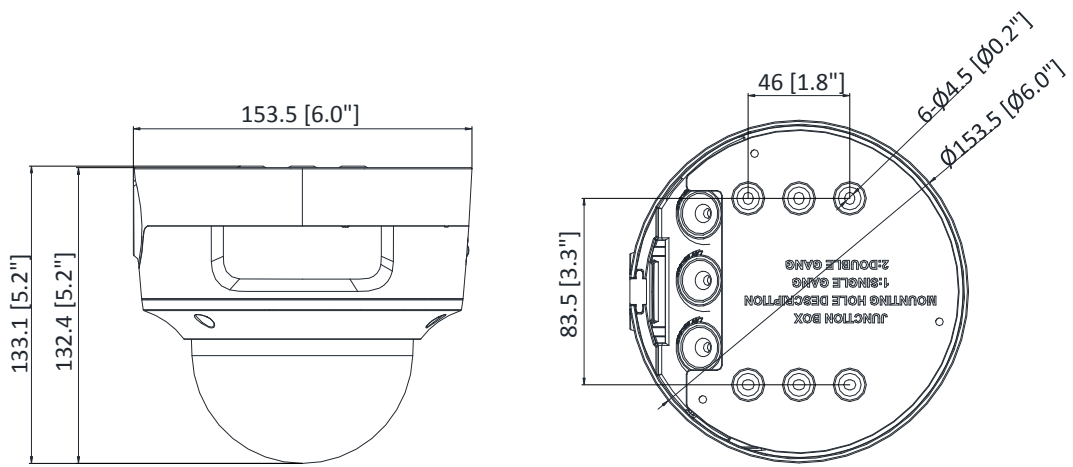

General Function	Mirror, password protection, privacy mask, watermark, IP address filter, one-key reset, anti-flicker, three streams, heartbeat
Software Reset	Yes
Linkage Method	Upload to FTP/NAS/memory card, notify surveillance center, send email, trigger alarm output, trigger recording, trigger capture, audible warning
Storage Conditions	-30 °C to 60 °C (-22 °F to 140 °F), humidity 95% or less (non-condensing)
Startup and Operating Conditions	-30 °C to 60 °C (-22 °F to 140 °F), humidity 95% or less (non-condensing)
Power Supply	12 VDC ± 25%, two-core terminal block; PoE: 802.3af, Class 3
Power Consumption and Current	12 VDC, 0.9 A, max. 10.8 W PoE: (802.3af, 36V to 57V), 0.4 A to 0.2 A, max. 12.9 W
Power Interface	2-core terminal block
Material	Metal
Camera Dimension	Φ153.5 × 133.2 mm (Φ6" × 5.2")
Package Dimension	244 × 174 × 173 mm (9.6" × 6.9" × 6.8")
Camera Weight	1080 g (2.4 lb.)
With Package Weight	1671 g (3.7 lb.)

* Listed resolutions are only selectable options. It does not mean that all streams can work at their maximum resolution at the same time.

Available Model

DS-2CD2786G2-IZS (2.8 to 12 mm)

Dimension

Unit: mm (inch)