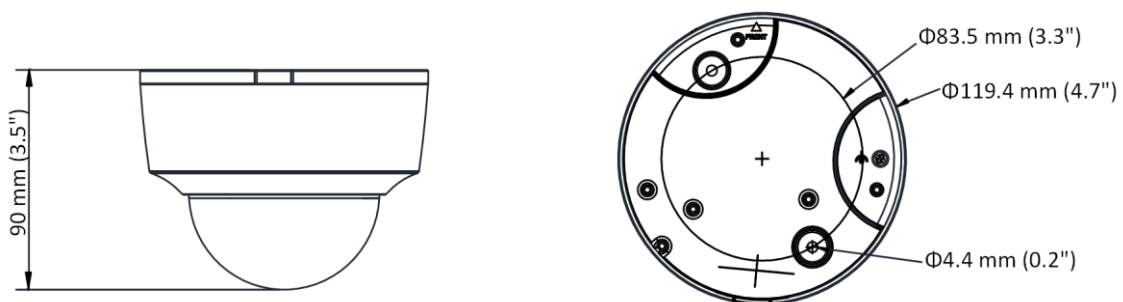

Weight	Camera: Approx. 520 g (1.1 lb.) With package: Approx. 750 g (1.7 lb.)
Approval	
EMC	47 CFR Part 15, Subpart B; EN 55032: 2015, EN 61000-3-2: 2014, EN 61000-3-3: 2013, EN 50130-4: 2011 +A1: 2014; AS/NZS CISPR 32: 2015; ICES-003: Issue 6, 2016; KN 32: 2015, KN 35: 2015
Safety	UL 60950-1, IEC 60950-1:2005 + Am 1:2009 + Am 2:2013, EN 60950-1:2005 + Am 1:2009 + Am 2:2013, IS 13252(Part 1):2010+A1:2013+A2:2015
Chemistry	2011/65/EU, 2012/19/EU, Regulation (EC) No 1907/2006
Protection	Ingress protection: IP42(IEC 60529-2013), IK10 (IEC 62262:2002)

* Listed resolutions are only selectable options. It does not mean that all streams can work at their maximum resolution at the same time.

Available Model

DS-2CD2185G0-IMS (2.8/4/6 mm)

Dimension

Accessory