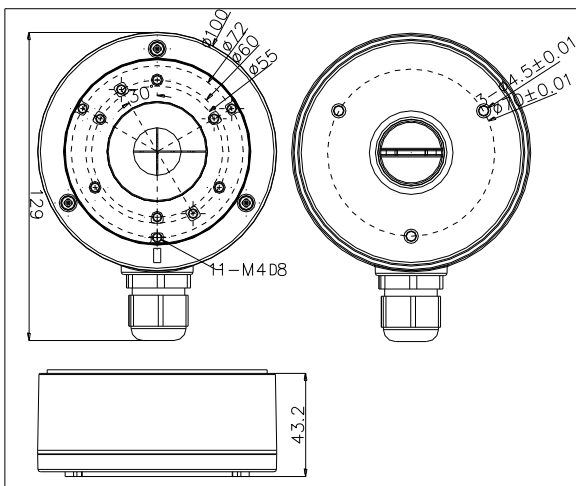

DS-1280ZJ-XS

Junction Box for Dome(Bullet) Camera

Features:

- Aluminum alloy material with surface spray treatment
- Cable hole on bracket makes the feature better

Dimension:

Note: The actual bracket may vary from the picture above.

Order Model:

DS-1280ZJ-XS

Parameter:

Model	DS-1280ZJ-XS
Parameters	Junction Box for Dome(Bullet) Camera
Appearance	Hikvision White
Material	Aluminum Alloy
Dimension	Φ 100 x 43.2 x 129mm
Weight	320g

Notice:

- The bracket should be installed on flat wall
- Waterproof rubber is necessary for outdoor application
- The wall must be capable of supporting over 3 times as much as the total weight of the camera and the mount.
- The maximum load capacity of the bracket is **4.5KG**