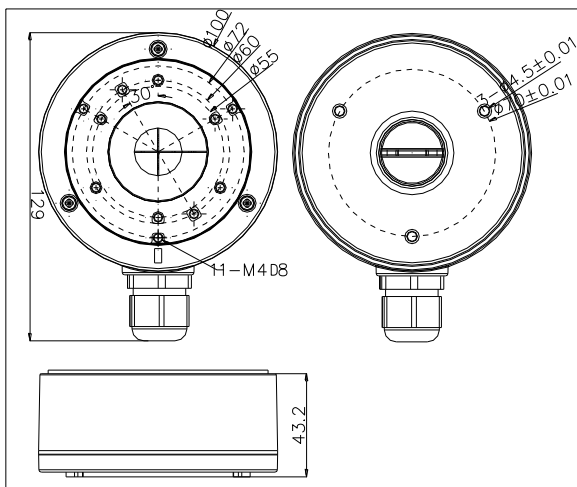

## DS-1280ZJ-XS/B

Black Junction Box for Dome(Bullet) Camera

### Features:

- Aluminum alloy material with surface spray treatment
- Cable hole on bracket makes the feature better

### Dimension:

**Note:** The actual bracket may vary from the picture above.

### Parameter:

Model	DS-1280ZJ-XS/B
Parameters	Junction Box for Dome(Bullet) Camera
Appearance	Hikvision White
Material	Aluminum Alloy
Dimension	Φ 100 x 43.2 x 129mm
Weight	320g