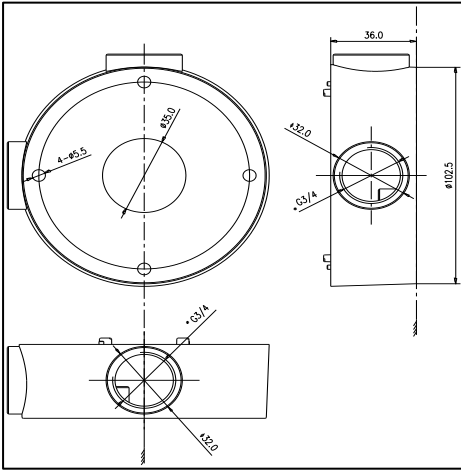

### Junction Box for Bullet Camera

#### Dimension:

#### Parameter:

Model	DS-1260ZJ
Parameters	Junction Box for Bullet Camera
Appearance	Hikvision White
Material	Aluminum Alloy
Dimension	Φ 88.5 mm
Weight	251g