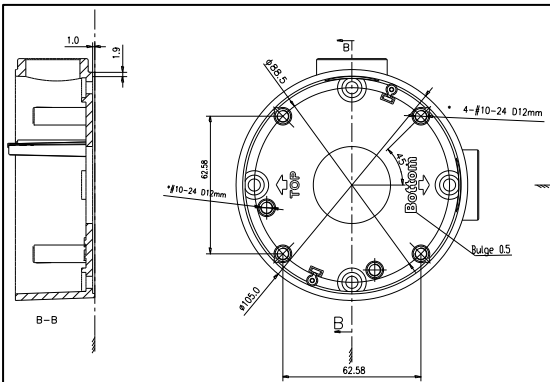

#### Dimension:

#### Parameter:

Model	DS-1260ZJ
Parameters	Junction Box for Bullet Camera
Appearance	Hikvision White
Material	Aluminum Alloy
Dimension	Φ 88.5 mm
Weight	251g