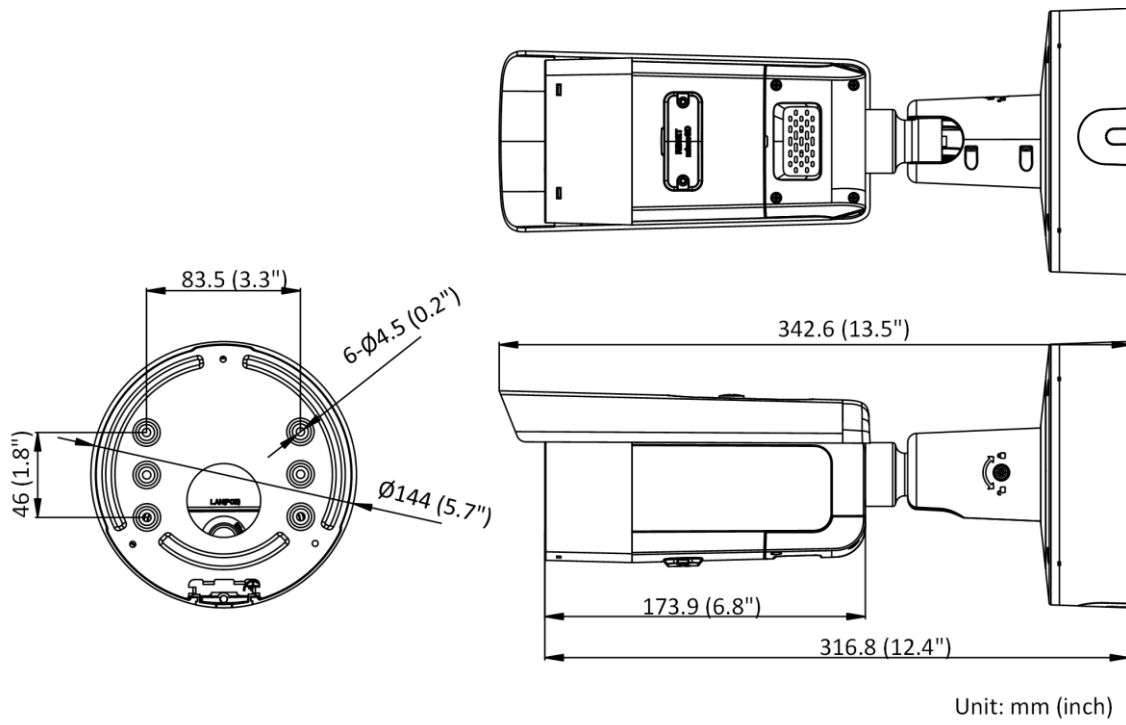

▪ **Dimension**

▪ **Accessory**

DS-1476ZJ-SUS/B
Corner Mount