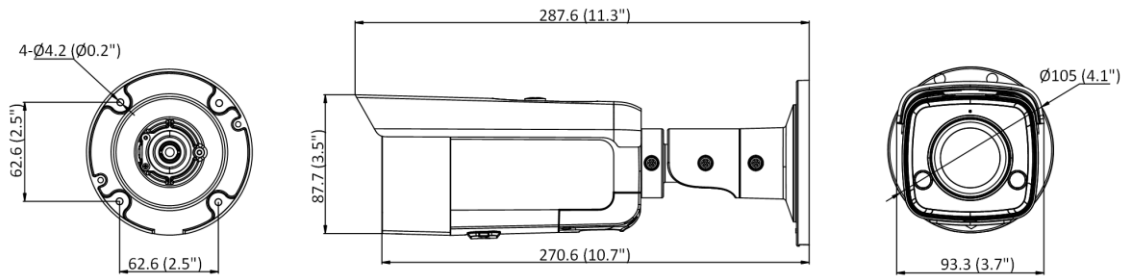

▪ **Available Model**

DS-2CD2T66G2-ISU/SL (2.8/4/6 mm)

▪ **Dimension**

Unit: mm (inch)

▪ **Accessory**

▪ **Optional**

DS-1260ZJ	DS-1280ZJ-S	DS-1276ZJ-SUS	DS-1275ZJ-S-SUS
Junction Box	Junction Box	Corner Mount	Vertical Pole Mount