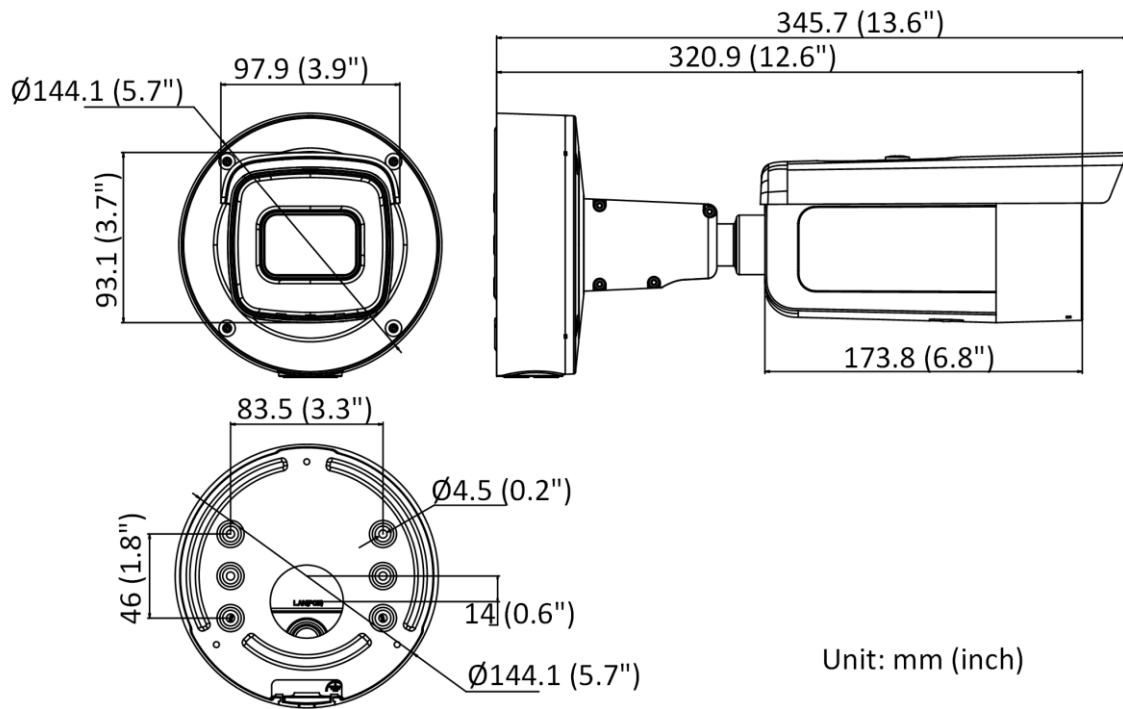

▪ **Available Model**

DS-2CD2666G2-IZSU/SL (2.8 to 12 mm)

▪ **Dimension**

▪ **Accessory**

▪ **Optional**

DS-1275ZJ-S-SUS	DS-1476ZJ-SUS	DS-2251ZJ
Vertical Pole Mount	Corner Mount	Pedant Mount