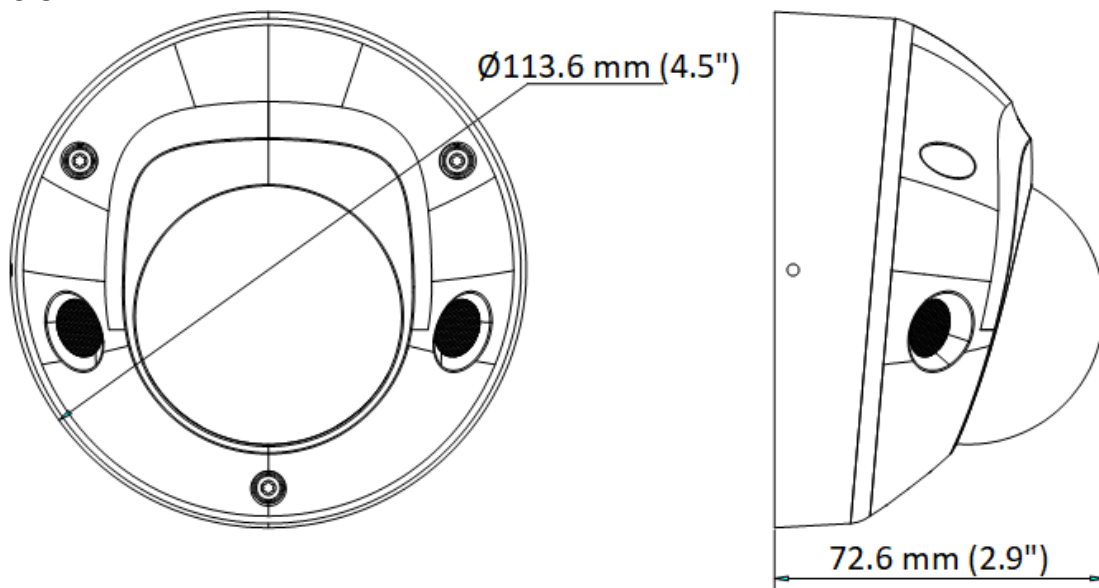

Environment	CE-RoHS (2011/65/EU) WEEE (2012/19/EU) Reach (Regulation (EC) No 1907/2006)
Electrical Safety Protection	IP67 (IEC 60529-2013) IK8 (IEC 62262:2002)

▪ **Available Model**

DS-2CD2547G2-LS (2.8/4 mm)

DS-2CD2547G2-LS (2.8 mm) (Black)

▪ **Dimension**

Unit: mm (inch)