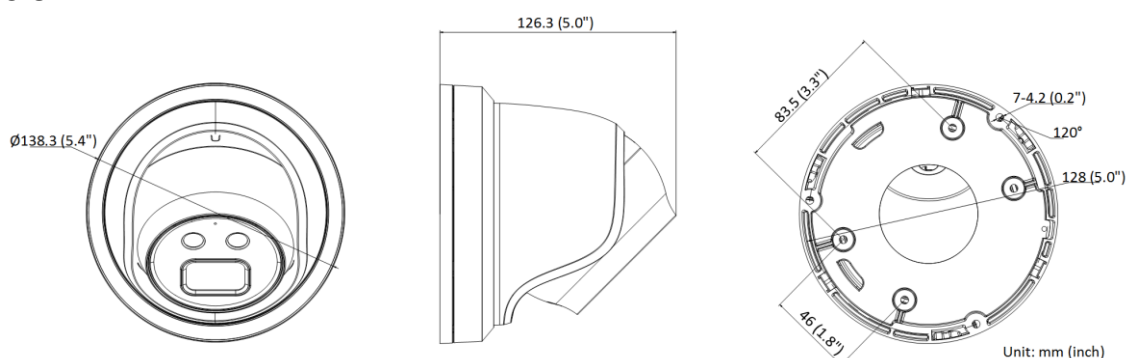

Power Consumption and Current	12 VDC, 0.48 A, max. 5.8 W PoE: (802.3af, 36 V to 57 V), 0.19 A to 0.12 A, max. 6.8 W
Power Interface	Ø5.5 mm coaxial power plug
Material	Metal except for trim ring
Camera Dimension	Ø138.3 × 126.3 mm (5.4" × 5.0")
Package Dimension	170 × 170 × 150 mm (6.7" × 6.7" × 5.9")
Camera Weight	770 g (1.7 lb.)
With Package Weight	1073 g (2.4 lb.)
Linkage Method	Upload to NAS/memory card, notify surveillance center, trigger record, trigger capture, strobe light, audible warning *Note: External device is required.
Web Client Language	32 languages English, Russian, Estonian, Bulgarian, Hungarian, Greek, German, Italian, Czech, Slovak, French, Polish, Dutch, Portuguese, Spanish, Romanian, Danish, Swedish, Norwegian, Finnish, Croatian, Slovenian, Serbian, Turkish, Korean, Traditional Chinese, Thai, Vietnamese, Japanese, Latvian, Lithuanian, Portuguese (Brazil)
General Function	Anti-flicker, heartbeat, mirror, privacy masks, flash log, password reset via e-mail, pixel counter
Software Reset	Yes
Approval	
EMC	FCC (47 CFR Part 15, Subpart B); CE-EMC (EN 55032: 2015, EN 61000-3-2: 2014, EN 61000-3-3: 2013, EN 50130-4: 2011 +A1: 2014); RCM (AS/NZS CISPR 32: 2015); IC (ICES-003: Issue 6, 2016); KC (KN 32: 2015, KN 35: 2015)
Safety	UL (UL 60950-1); CB (IEC 60950-1:2005 + Am 1:2009 + Am 2:2013); CE-LVD (EN 60950-1:2005 + Am 1:2009 + Am 2:2013); BIS (IS 13252(Part 1):2010+A1:2013+A2:2015); LOA (IEC/EN 60950-1)
Environment	CE-RoHS (2011/65/EU); WEEE (2012/19/EU); Reach (Regulation (EC) No 1907/2006)
Protection	-IU: Ingression protection: IP66 (IEC 60529-2013) -I: Ingression protection: IP67 (IEC 60529-2013)

Available Model

DS-2CD2346G2-I (2.8 mm, 4 mm, 6 mm)

DS-2CD2346G2-IU (2.8 mm, 4 mm, 6 mm)

Dimension

▪ Accessory

DS-1276ZJ-SUS
Corner Mount

DS-1271ZJ-140
Pendent Mount

DS-1273ZJ-140B
Wall Mount