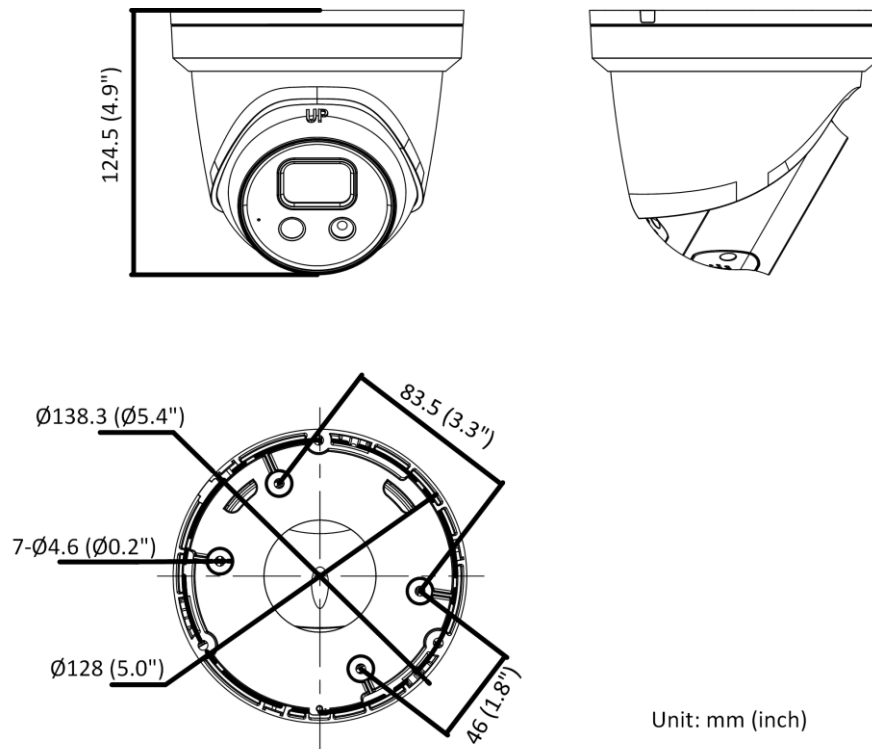

▪ Dimension

Unit: mm (inch)

▪ Accessory

DS-1273ZJ-140B/Black
Wall Mount

DS-1271ZJ-140/Black
Pendant Mount

DS-1275ZJ-SUS/Black
Vertical Pole Mount

DS-1273ZJ-140/Black
Wall Mount

DS-1276ZJ-SUS/Black
Corner Mount

DS-1280ZJ-DM21/Black
Junction Box